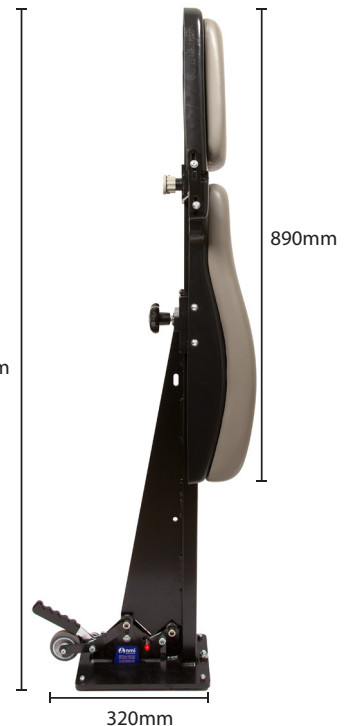

NMI SAFERIDER SAF/MU

TECHNICAL DATA

FEATURES

- Weight 16kg
- Square back design
- Provides back and headrest support for wheelchair user
- To be used in conjunction with 4 point tie down webbing and floor mounted lap & diagonal belts
- Mounted on a single Millennium Fitting
- Variable height to better suit the user's needs

DIMENSIONS

Height Adjustable
1240mm - 1360mm

NOTE 1 Any dimensions given are for the purpose of guidance only.

Helping more people to travel in safety and comfort

NMI Safety Systems Ltd, Units 17-19 Lake Business Centre
Tariff Road, London, N17 0YX
T: +44 (0)20 8801 5339 / 5512 F: +44 (0)20 8801 3491
sales@nmisafety.com www.nmisafety.com