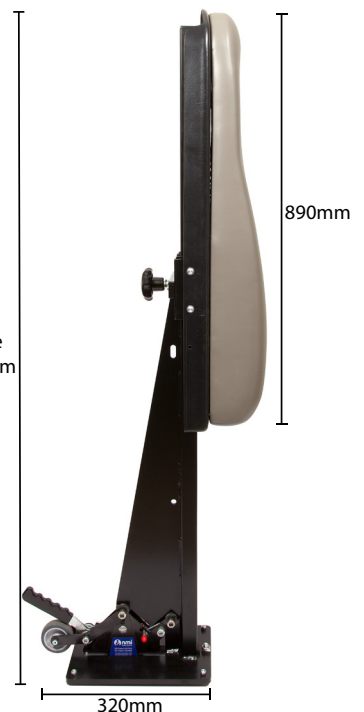

NMI SAFERIDER SAF/M

TECHNICAL DATA

FEATURES

- Weight 13kg
- Straight pad design
- Provides back and headrest support for wheelchair users
- To be used in conjunction with 4 point tie down webbing and wheelchair occupant belts
- Mounted on a single Millennium Fitting
- Variable height to better suit the user's needs

DIMENSIONS

Height Adjustable
1240mm - 1360mm

NOTE 1 Any dimensions given are for the purpose of guidance only.

Helping more people to travel in safety and comfort

NMI Safety Systems Ltd, Units 17-19 Lake Business Centre
Tariff Road, London, N17 0YX
T: +44 (0)20 8801 5339 / 5512 F: +44 (0)20 8801 3491
sales@nmisafety.com www.nmisafety.com